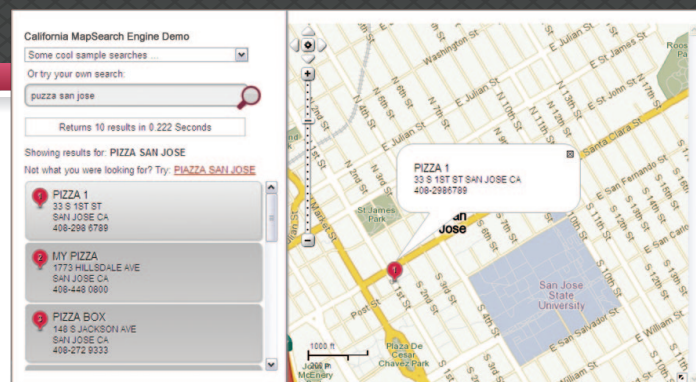

MapSearch Engine

Datasheet

deCarta's MapSearch Engine product allows customers to create and manage cost effective, private search indexes with full maps integration. It's a true single line search for addresses, points of Interest (POIs), products or any other geo-referenced content.

*“White label search:
it's your content, your
brand, your customers.”*

Full-featured Search

- Single line search
- Powerful query disambiguation, spell checking and suggestion algorithms
- Maintain control of YOUR data

Flexible Data Sources

- Utilize your existing content
- Source content from our approved partners
- Combine multiple data sources to meet your needs

Powerful Maps Integration

- Advanced routing, geocoding & reverse geocoding
- Customizable map styles
- Desktop and mobile APIs
- World wide map content

Reliable & Secure

- Built on web-scale distributed computing platform
- Powered by: HDFS, Hadoop & HBase
- Secure partitioned private indexes
- Publicly available indexes

Hosted

- Accessed & managed via APIs (Load, Query, Update)
- No need to buy & maintain expensive search infrastructure

Cost Efficient

- Pay for only what you use, scale up as required
- Transparent pricing & competitive rates